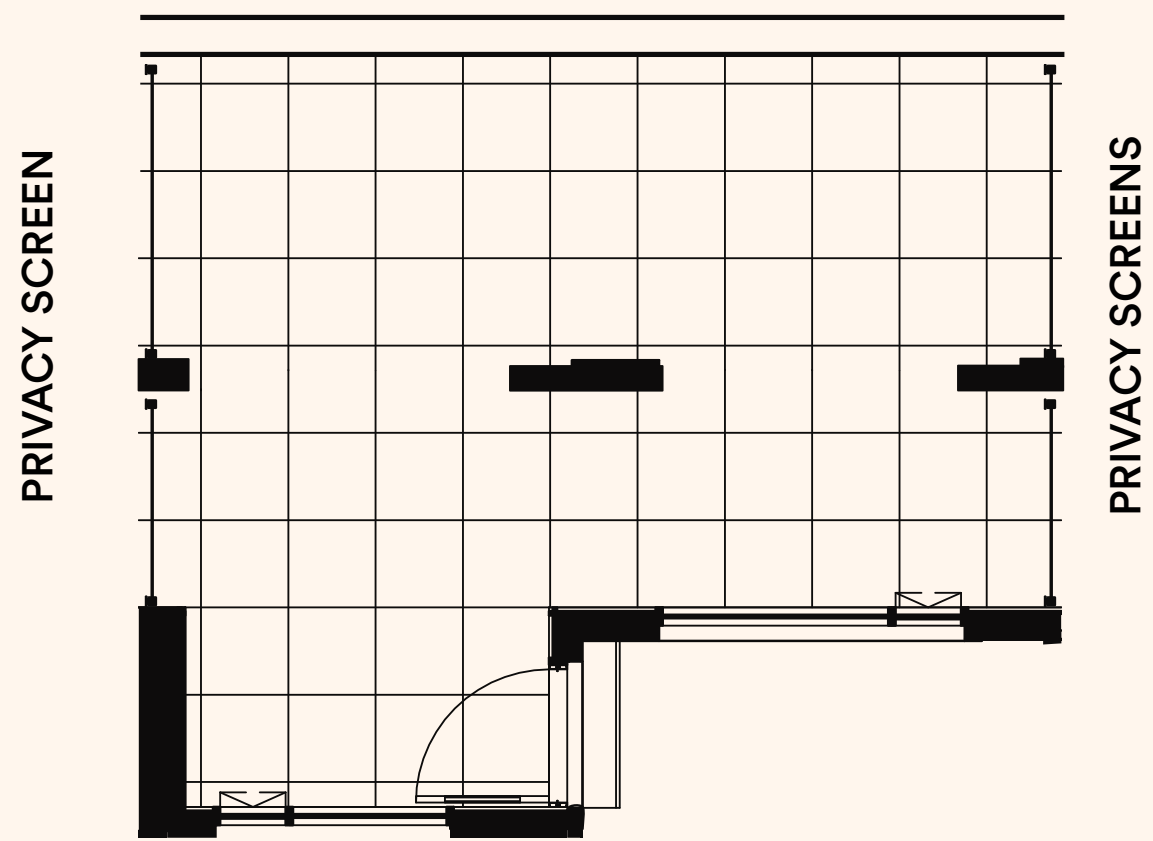

# The Springfield

S - 13

**ONE BEDROOM + DEN**

Suite area: 548 sq.ft.

Outdoor area: 39 sq.ft.

**Total area: 587 sq.ft.**

TERRACE (2ND FLOOR ONLY)  
 OUTDOOR AREA IS 269 SQ.FT.  
 TOTAL AREA IS 817 SQ.FT.

BALCONY (FLOORS 3-5)  
 OUTDOOR AREA IS 134 SQ.FT.  
 TOTAL AREA IS 682 SQ.FT.