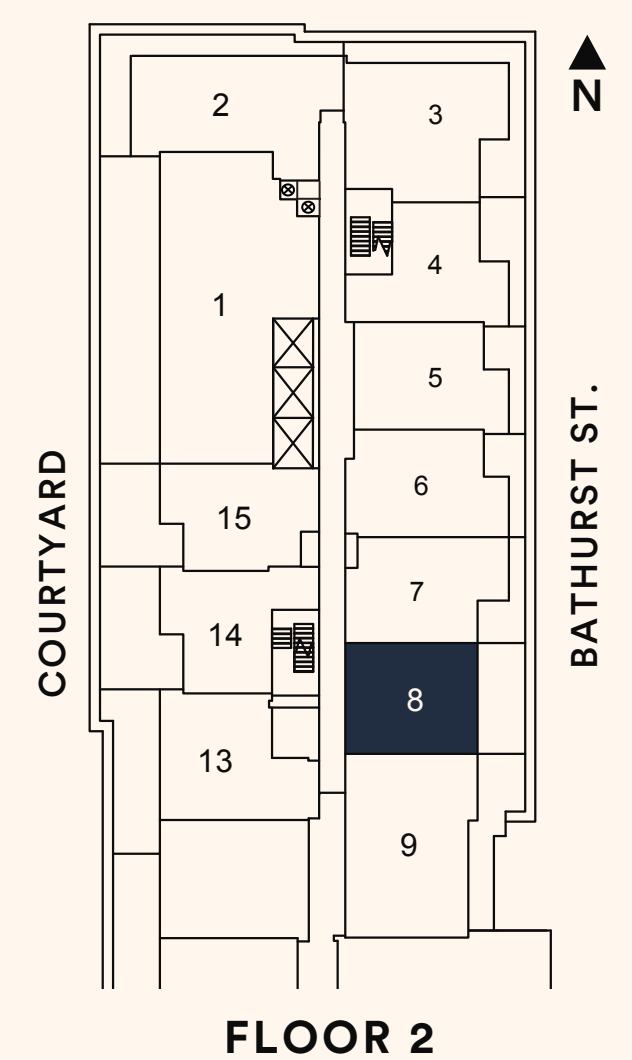

The Rosedale

S - 14 T (BF)

ONE BEDROOM

Suite area: 538 sq.ft.

Outdoor area: 193 sq.ft.

Total area: 731 sq.ft.

FLOOR 2