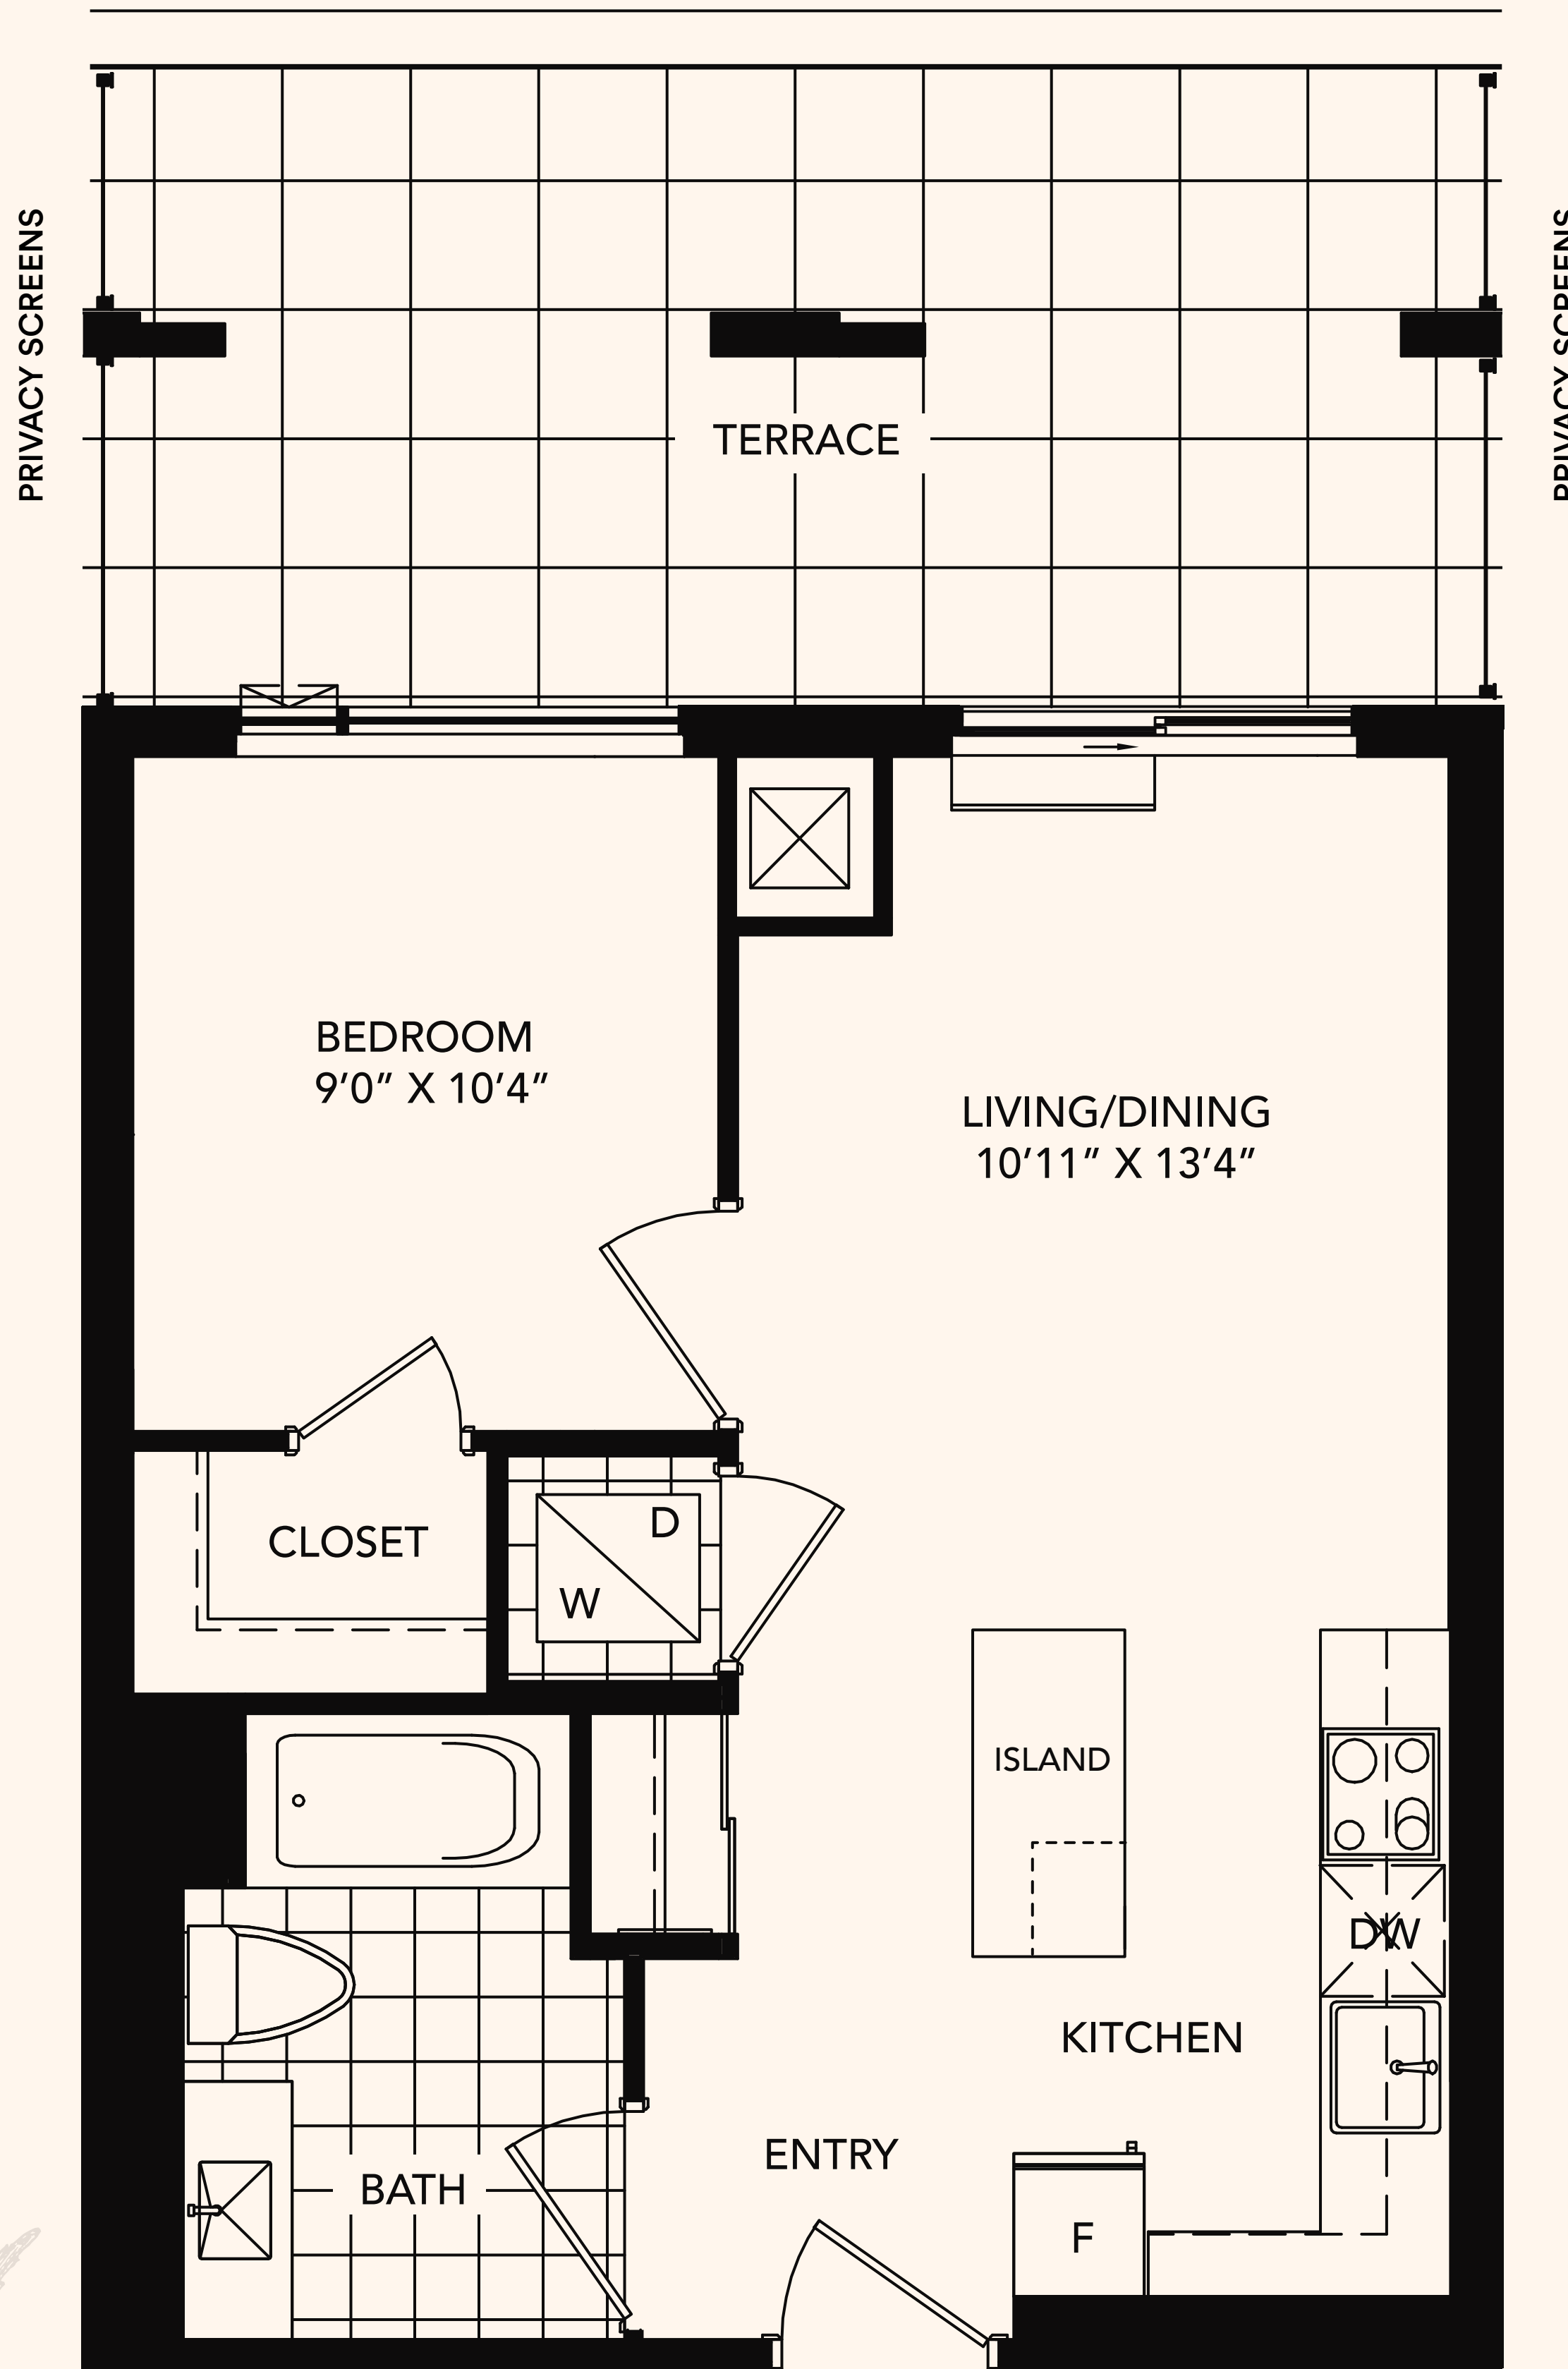

The Rosedale

S - 14 T (BF)

ONE BEDROOM

Suite area: 538 sq.ft.

Outdoor area: 193 sq.ft.

Total area: 731 sq.ft.

FLOOR 2