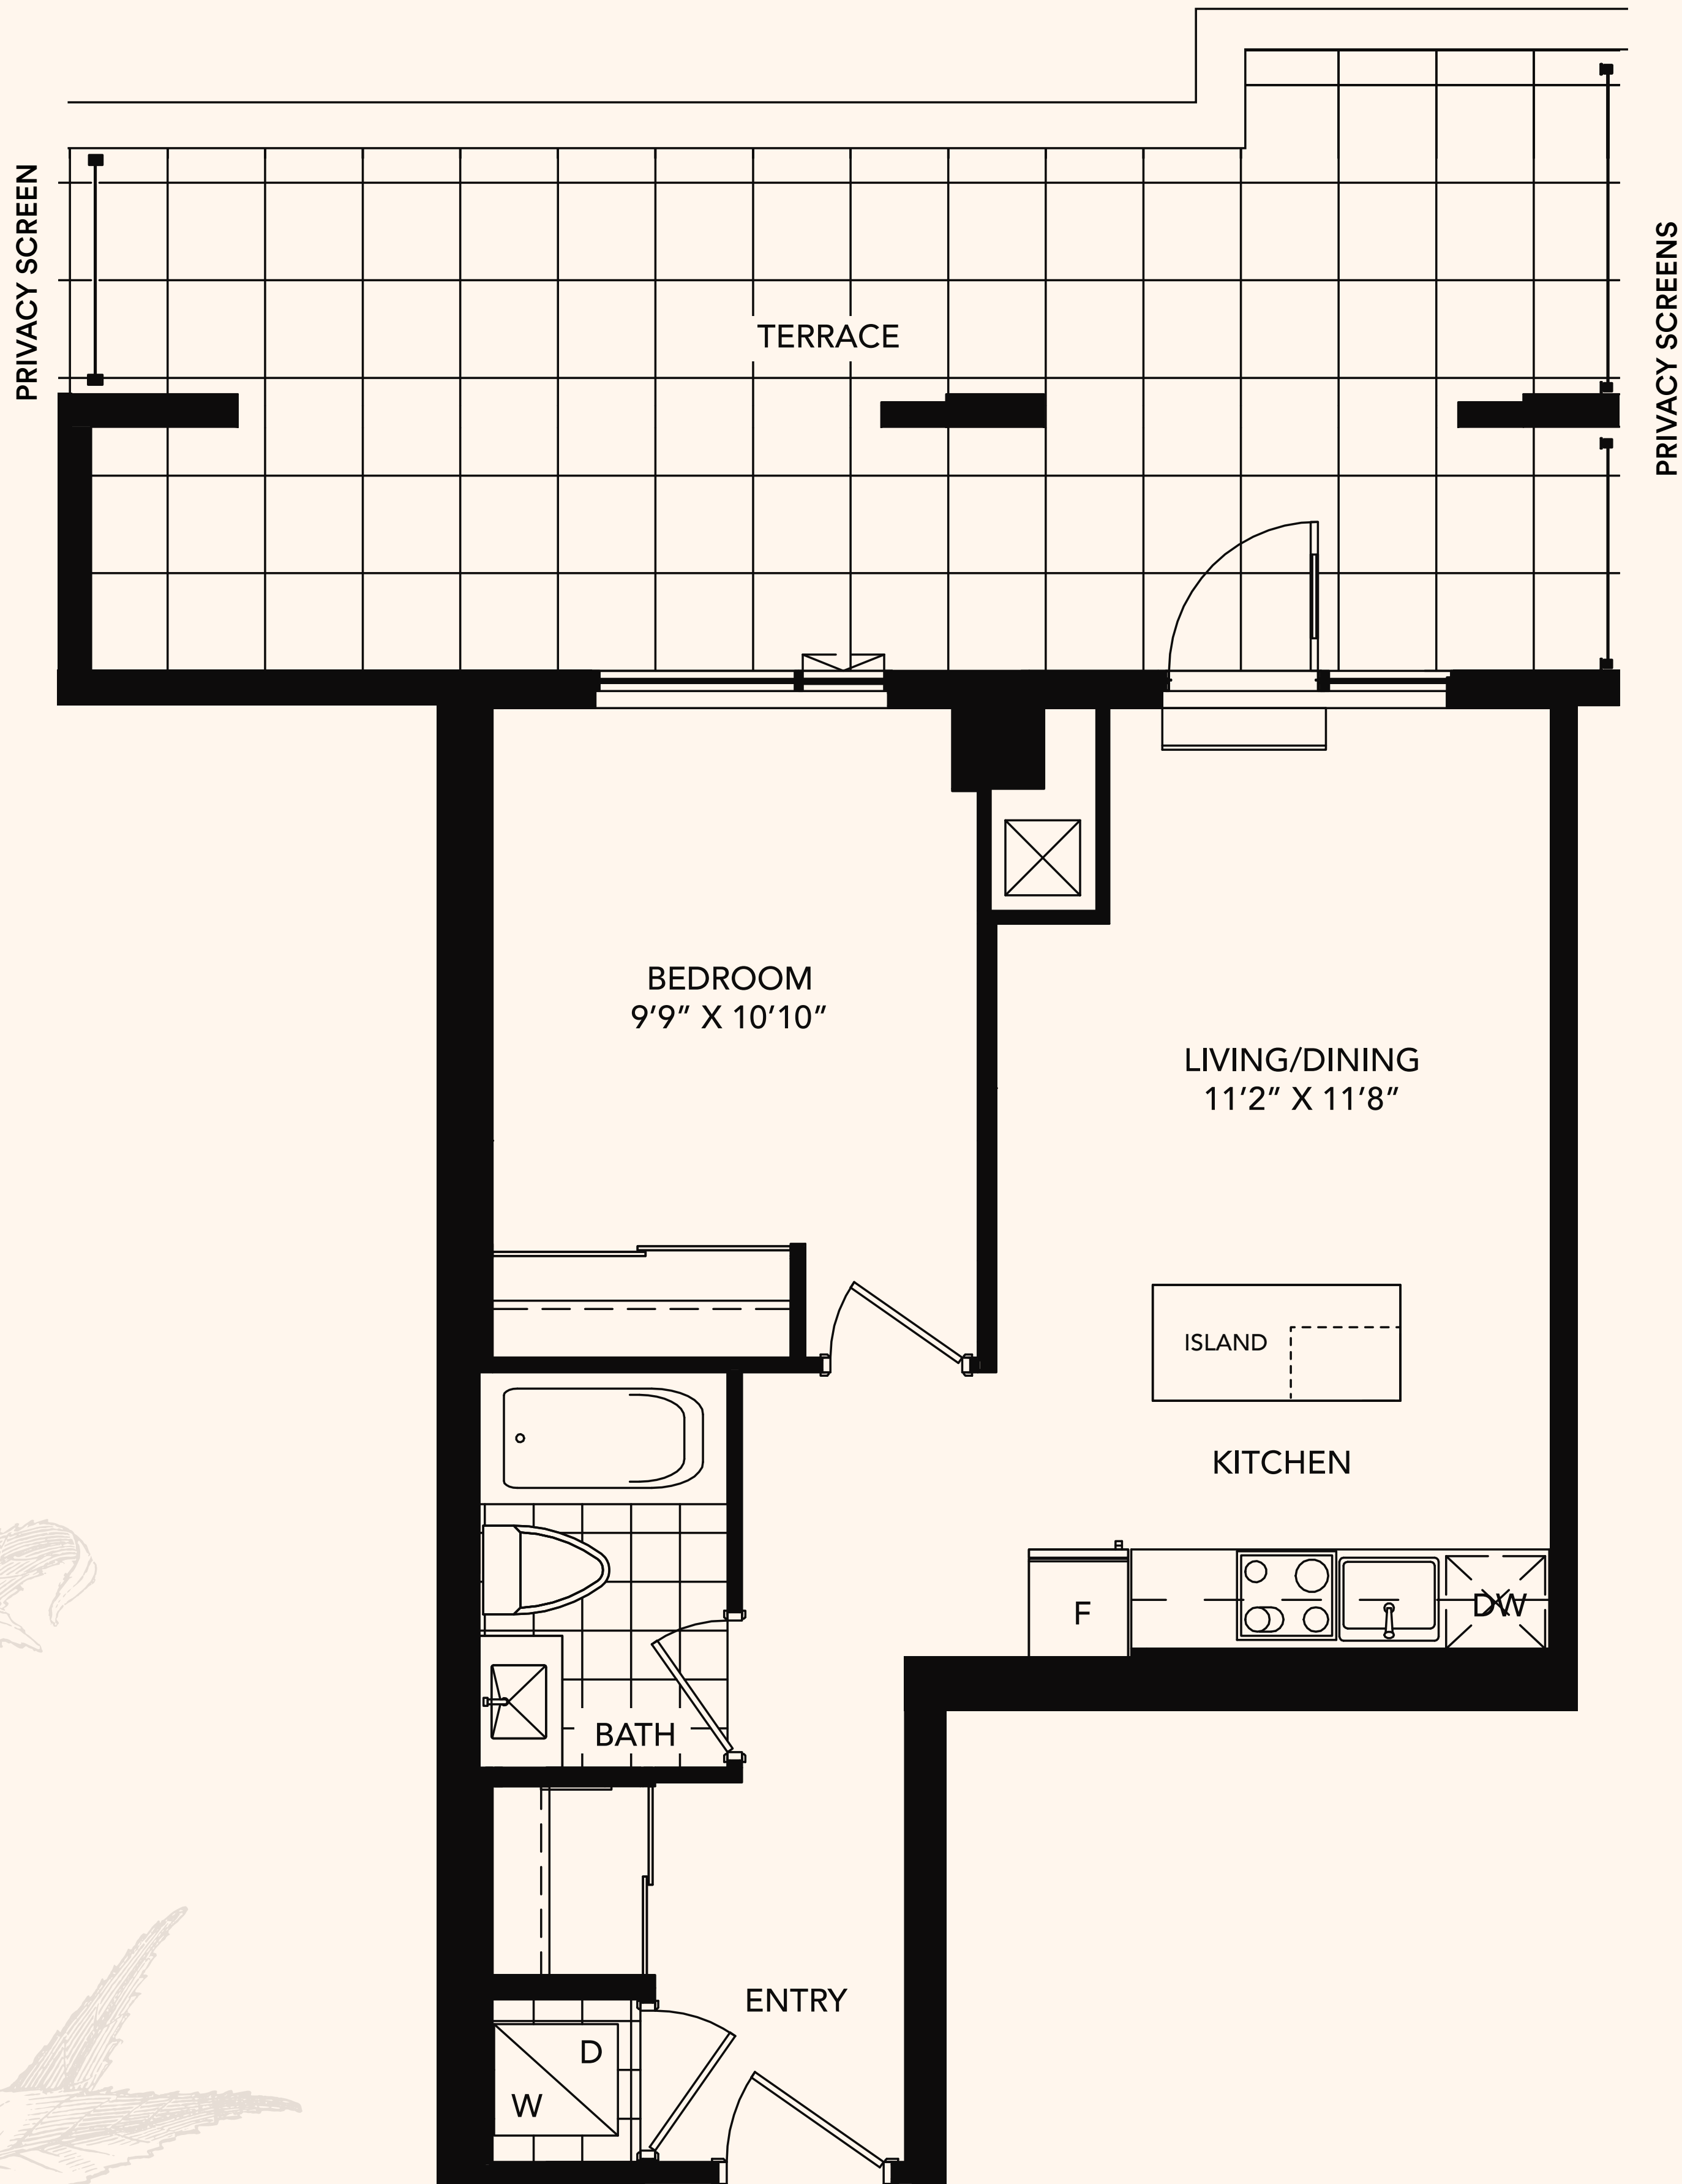

# The Brickstone

S - 18 T

**ONE BEDROOM**

Suite area: 643 sq.ft.

Outdoor area: 298 sq.ft.

**Total area: 941 sq.ft.**

**FLOOR 2**