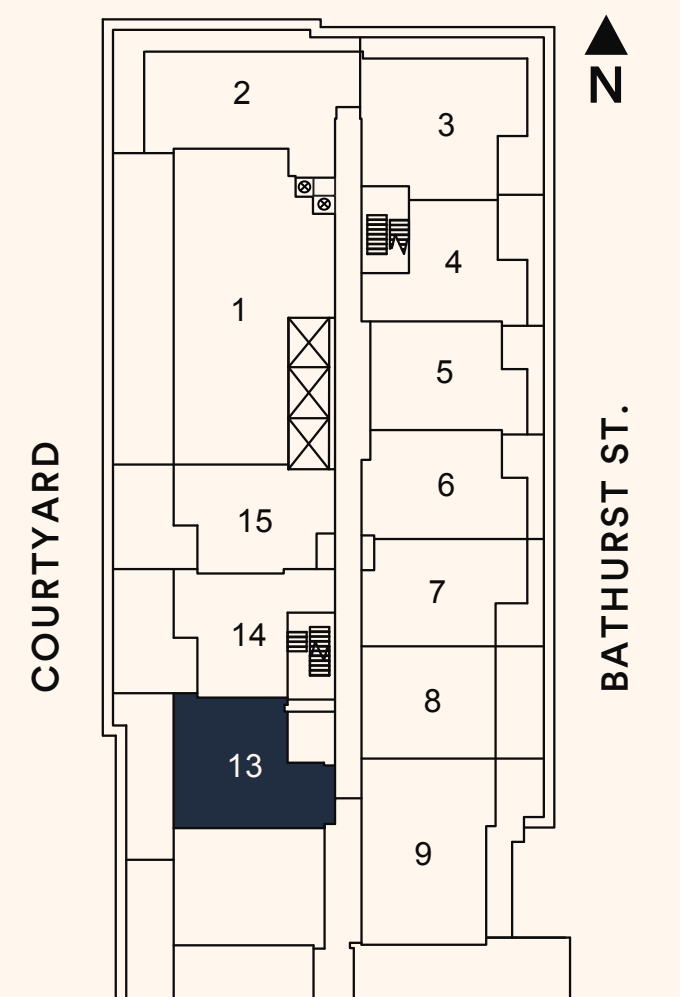

# The Brickstone

S - 18 T

**ONE BEDROOM**

Suite area: 643 sq.ft.

Outdoor area: 298 sq.ft.

**Total area: 941 sq.ft.**

**FLOOR 2**