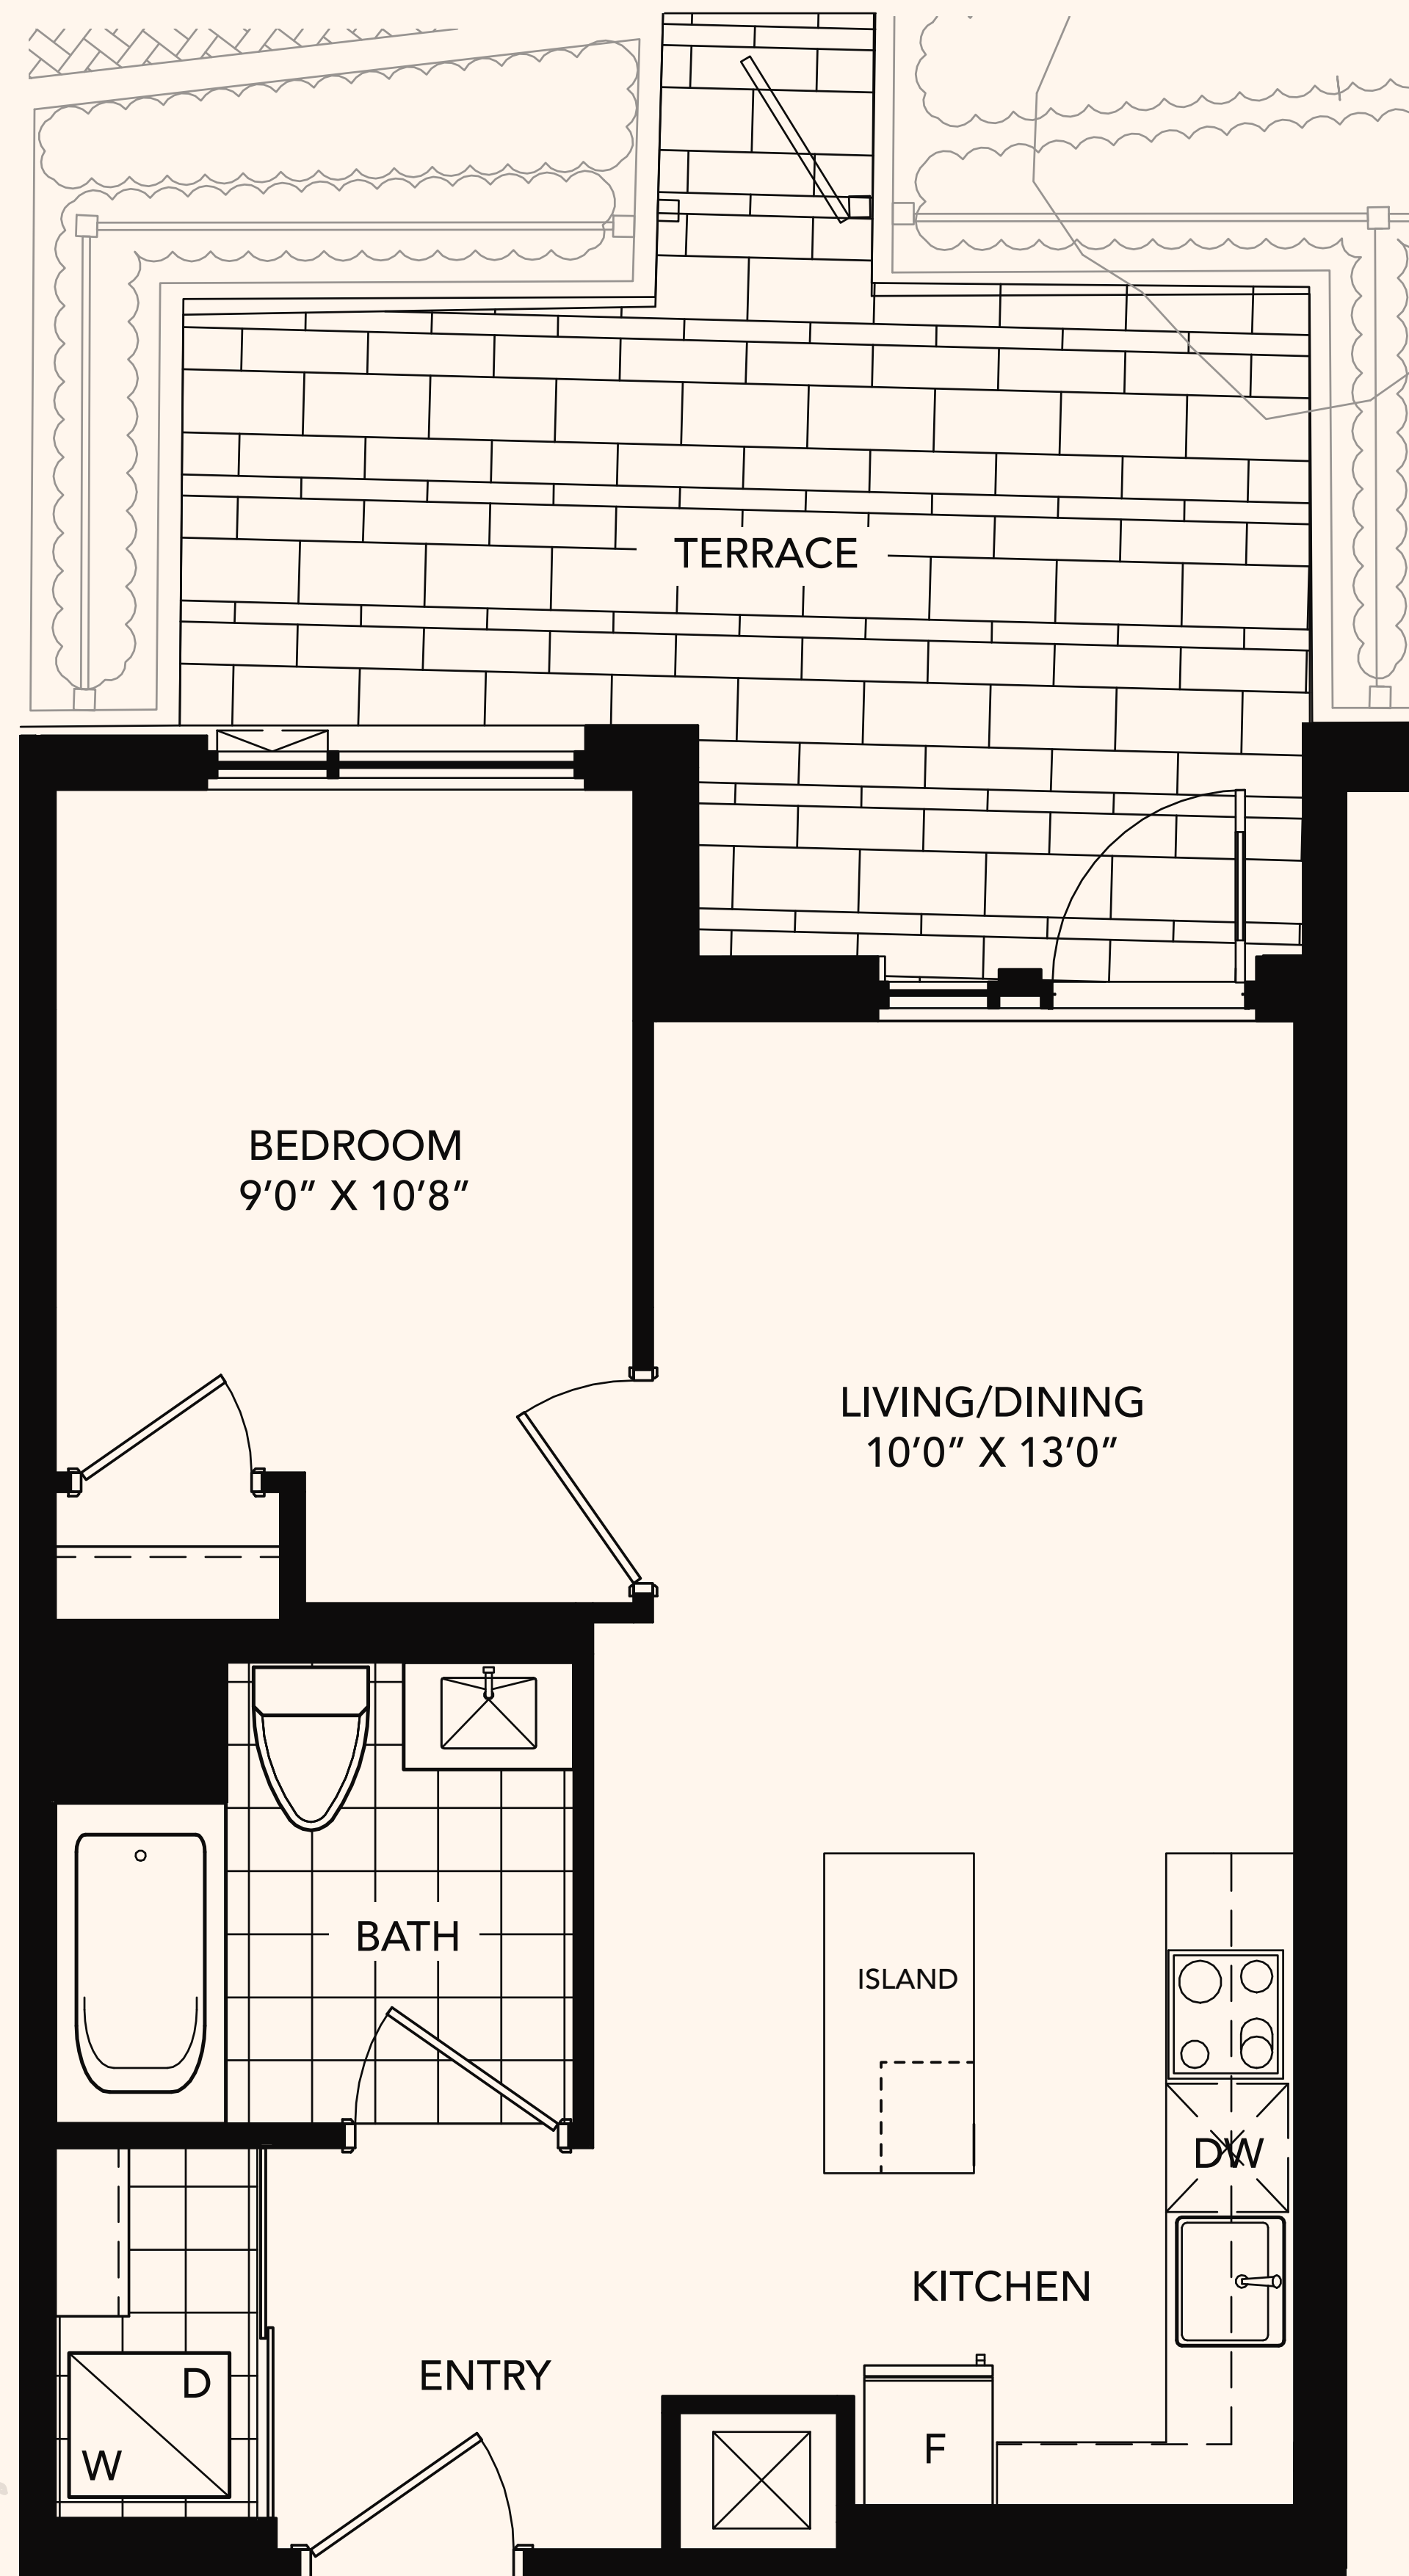

The Roxborough

S - 19 (BF)

ONE BEDROOM

Suite area: 569 sq.ft.

Outdoor area: 199 sq.ft.

Total area: 768 sq.ft.

GROUND FLOOR