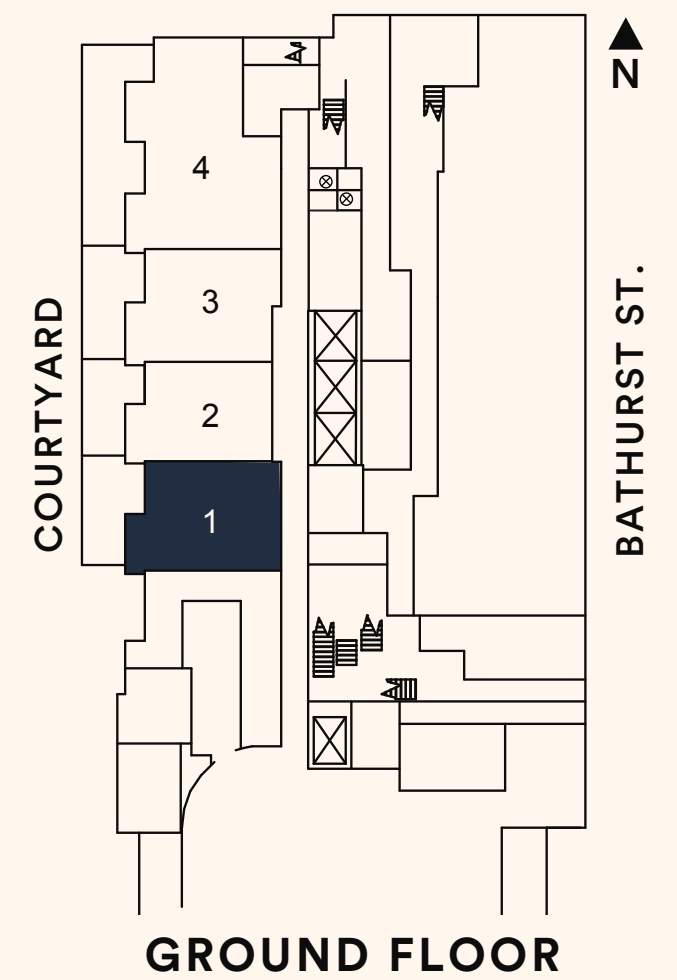

The Roxborough

S - 19 (BF)

ONE BEDROOM

Suite area: 569 sq.ft.

Outdoor area: 199 sq.ft.

Total area: 768 sq.ft.

GROUND FLOOR