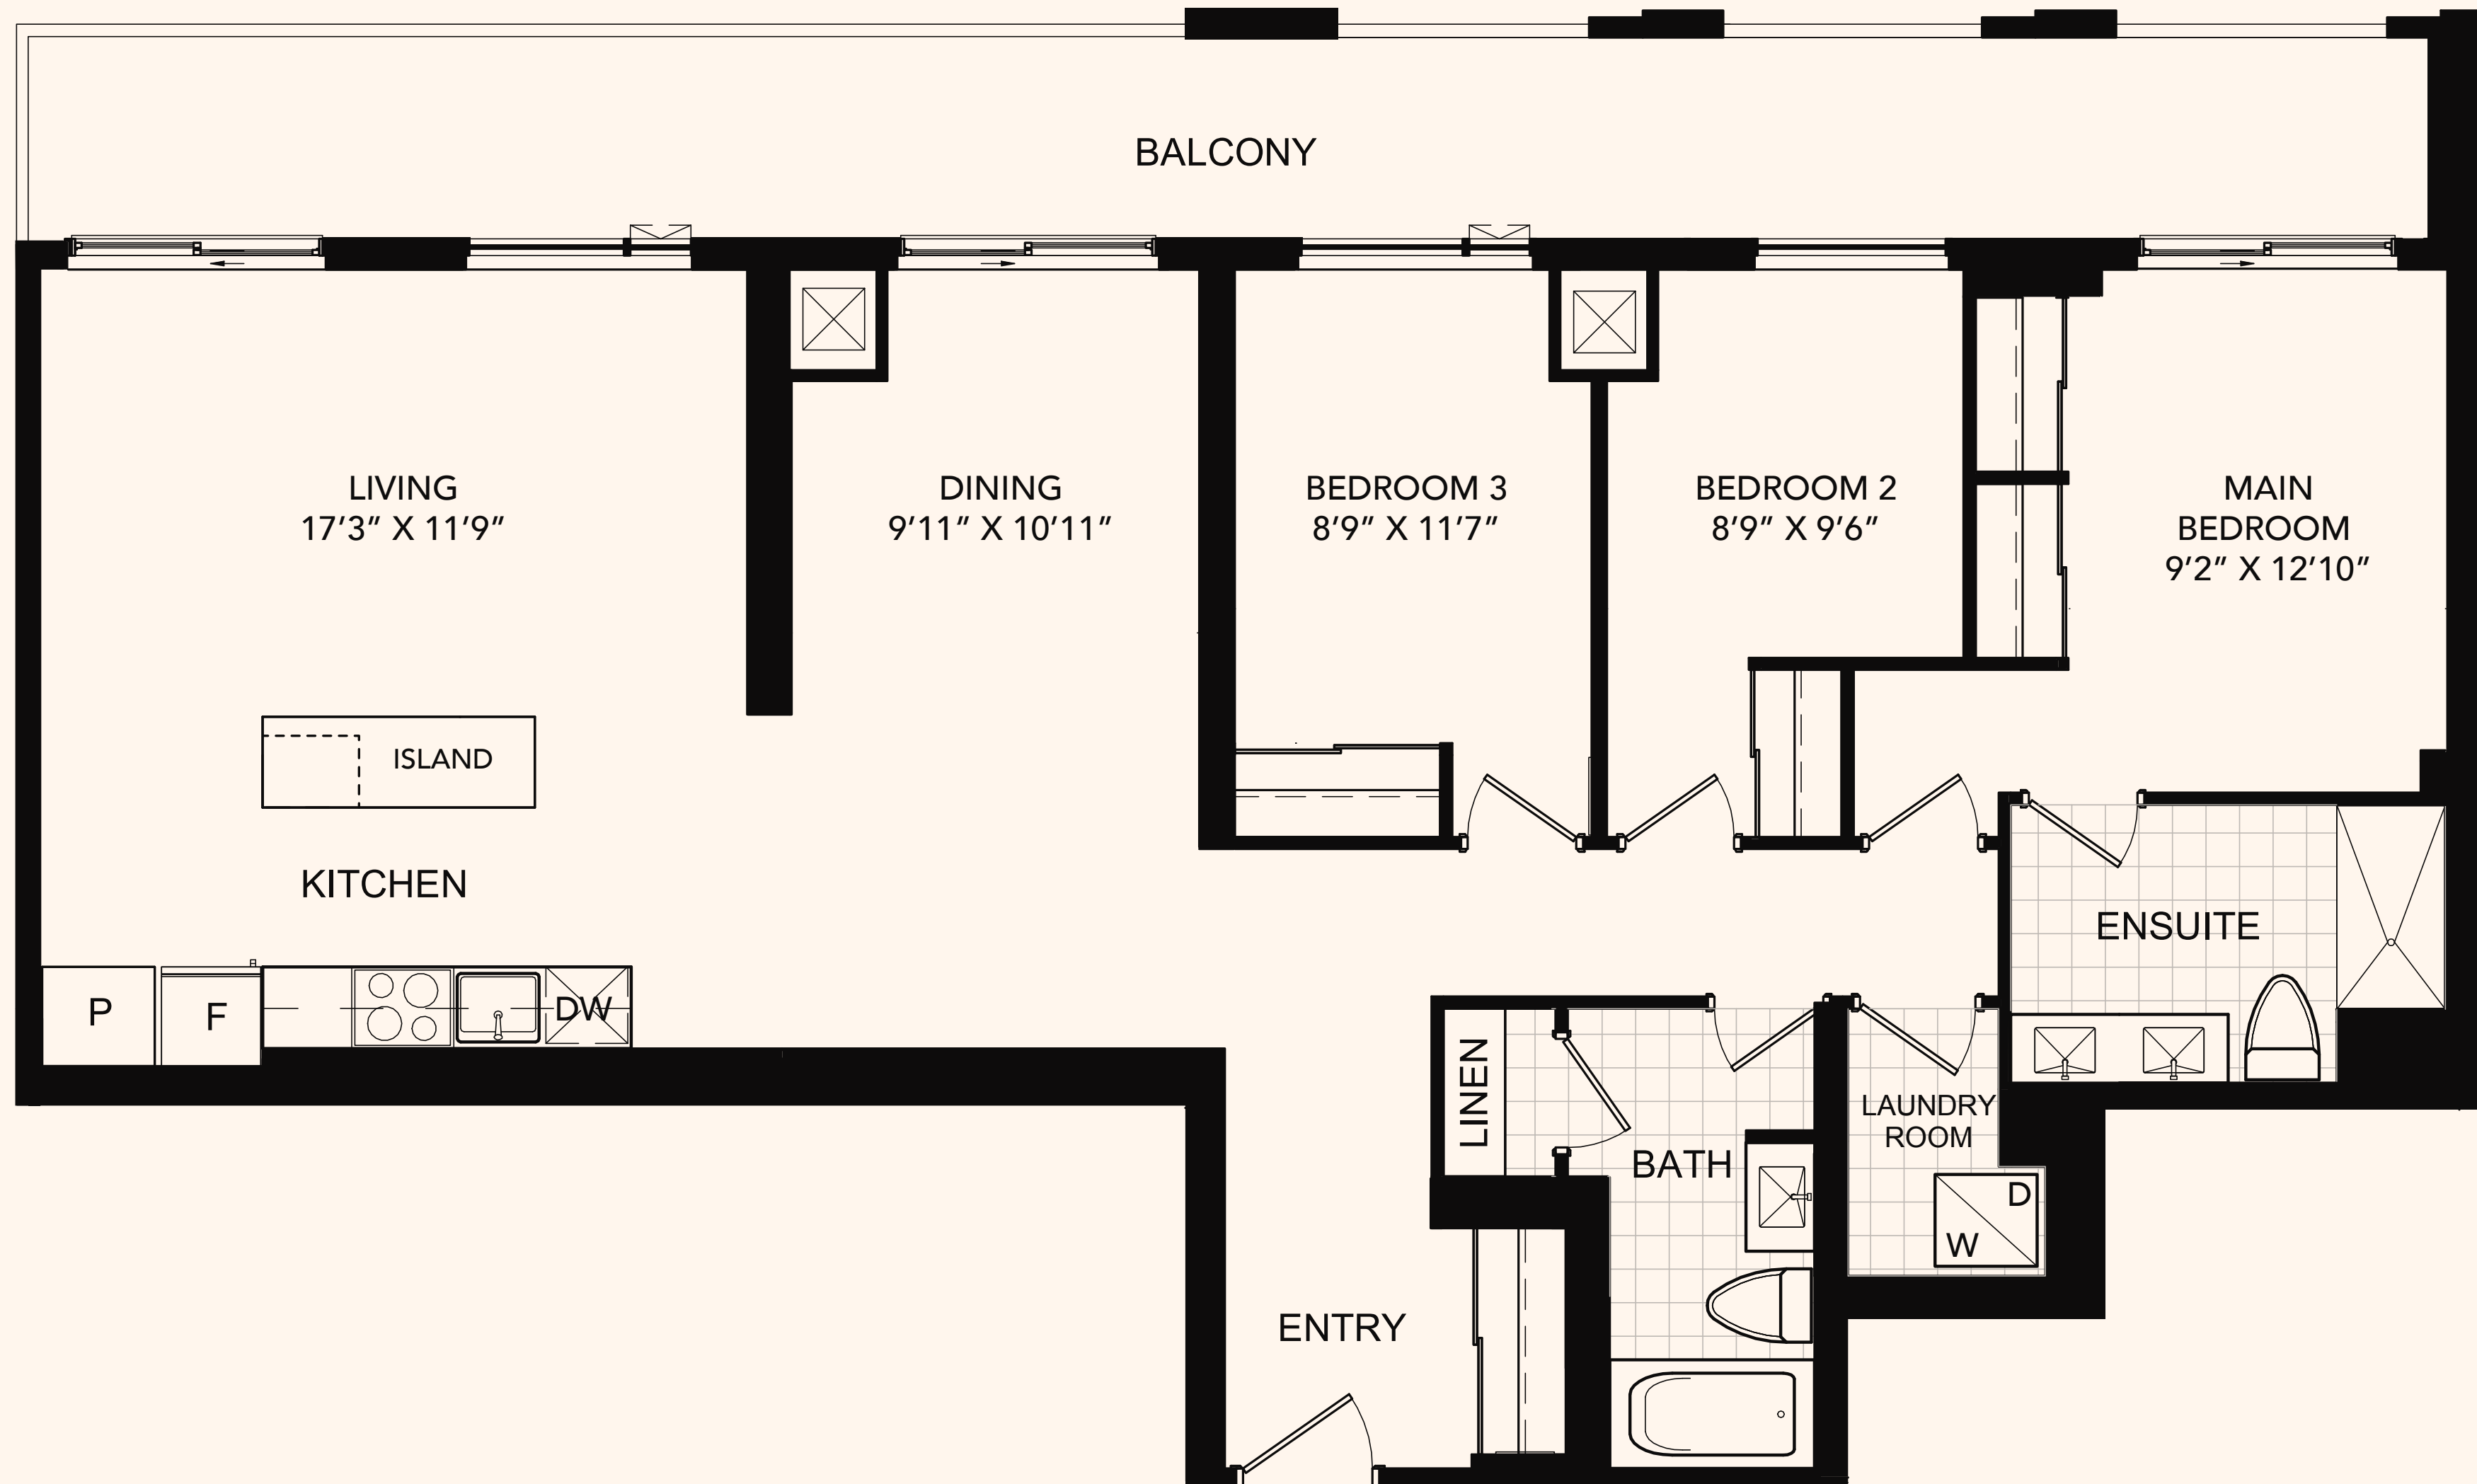

The Riverside

S - 23 (3B OPTIONAL)

THREE BEDROOM
 Suite area: 1,488 sq.ft.
 Outdoor area: 290 sq.ft.
Total area: 1,778 sq.ft.

TERRACE (2ND FLOOR ONLY)
 OUTDOOR AREA IS 683 SQ.FT.
 TOTAL AREA IS 2,171 SQ.FT.