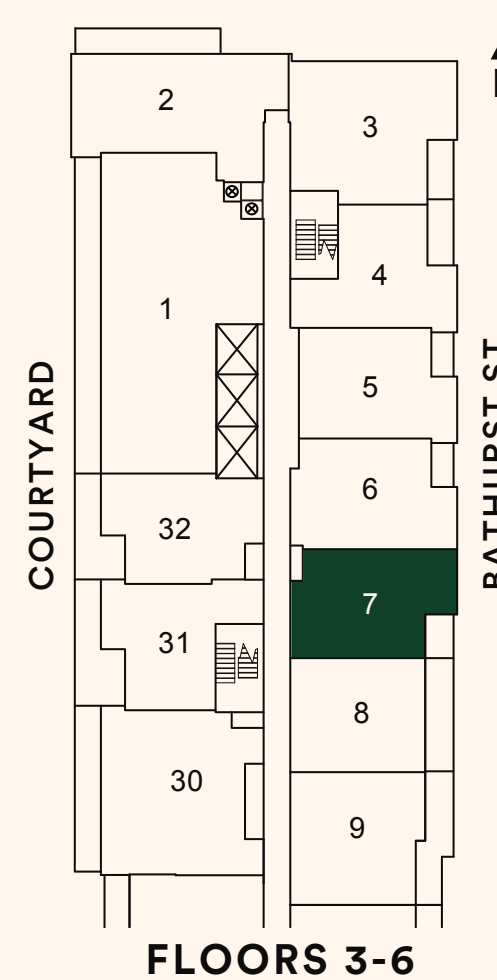

The Kingsbridge

S - 8 (BF)

ONE BEDROOM + DEN

Suite area: 573 sq.ft.

Outdoor area: 47 sq.ft.

Total area: 620 sq.ft.

TERRACE (2ND FLOOR ONLY)
 OUTDOOR AREA IS 112 SQ.FT.
 TOTAL AREA IS 685 SQ.FT.

BALCONY (FLOORS 3 AND 4)
 OUTDOOR AREA IS 43 SQ.FT.
 TOTAL AREA IS 616 SQ.FT.

*LIVING/DINING
 ON FLOORS 2-4
 ARE 10'11" X 10'3"

FLOOR 2

FLOORS 3-6

FLOOR 7

FLOORS 8-25