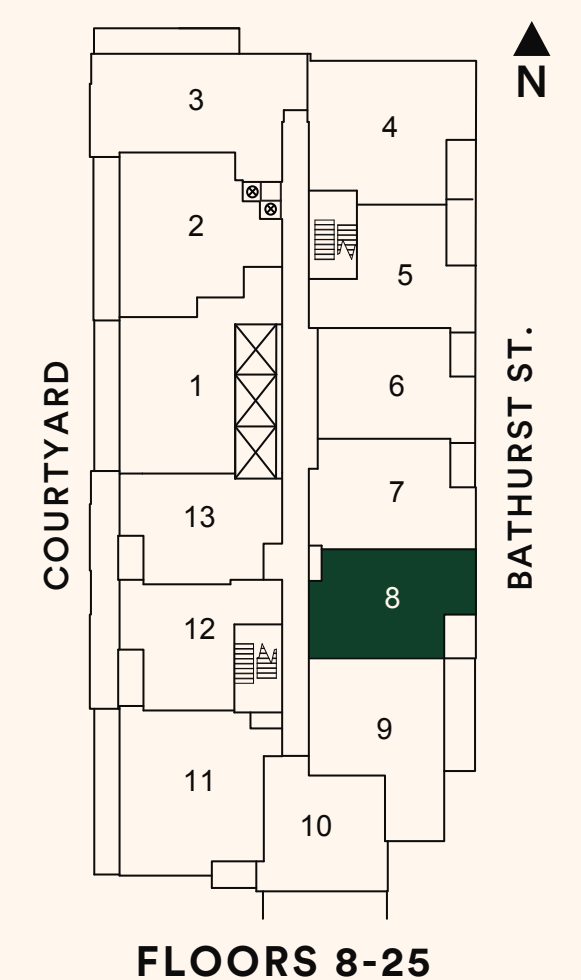

The Kingsbridge

S - 8 (BF)

ONE BEDROOM + DEN

Suite area: 573 sq.ft.

Outdoor area: 47 sq.ft.

Total area: 620 sq.ft.

TERRACE (2ND FLOOR ONLY)
 OUTDOOR AREA IS 112 SQ.FT.
 TOTAL AREA IS 685 SQ.FT.

BALCONY (FLOORS 3 AND 4)
 OUTDOOR AREA IS 43 SQ.FT.
 TOTAL AREA IS 616 SQ.FT.

*LIVING/DINING
 ON FLOORS 2-4
 ARE 10'11" X 10'3"

FLOOR 2

FLOORS 3-6

FLOOR 7

FLOORS 8-25