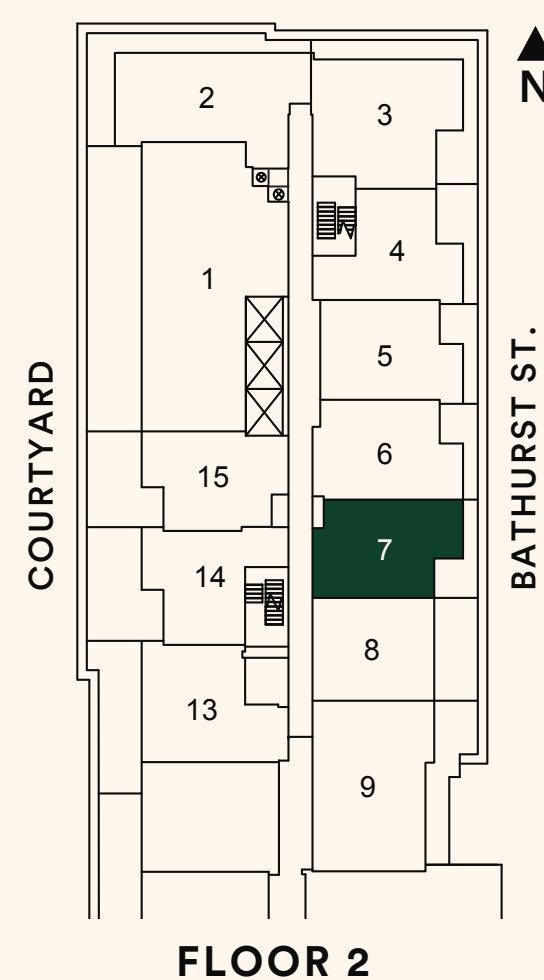

The Kingsbridge

S - 8 (BF)

ONE BEDROOM + DEN

Suite area: 573 sq.ft.

Outdoor area: 47 sq.ft.

Total area: 620 sq.ft.

TERRACE (2ND FLOOR ONLY)
 OUTDOOR AREA IS 112 SQ.FT.
 TOTAL AREA IS 685 SQ.FT.

BALCONY (FLOORS 3 AND 4)
 OUTDOOR AREA IS 43 SQ.FT.
 TOTAL AREA IS 616 SQ.FT.

*LIVING/DINING
 ON FLOORS 2-4
 ARE 10'11" X 10'3"

FLOOR 2

FLOORS 3-6

FLOOR 7

FLOORS 8-25