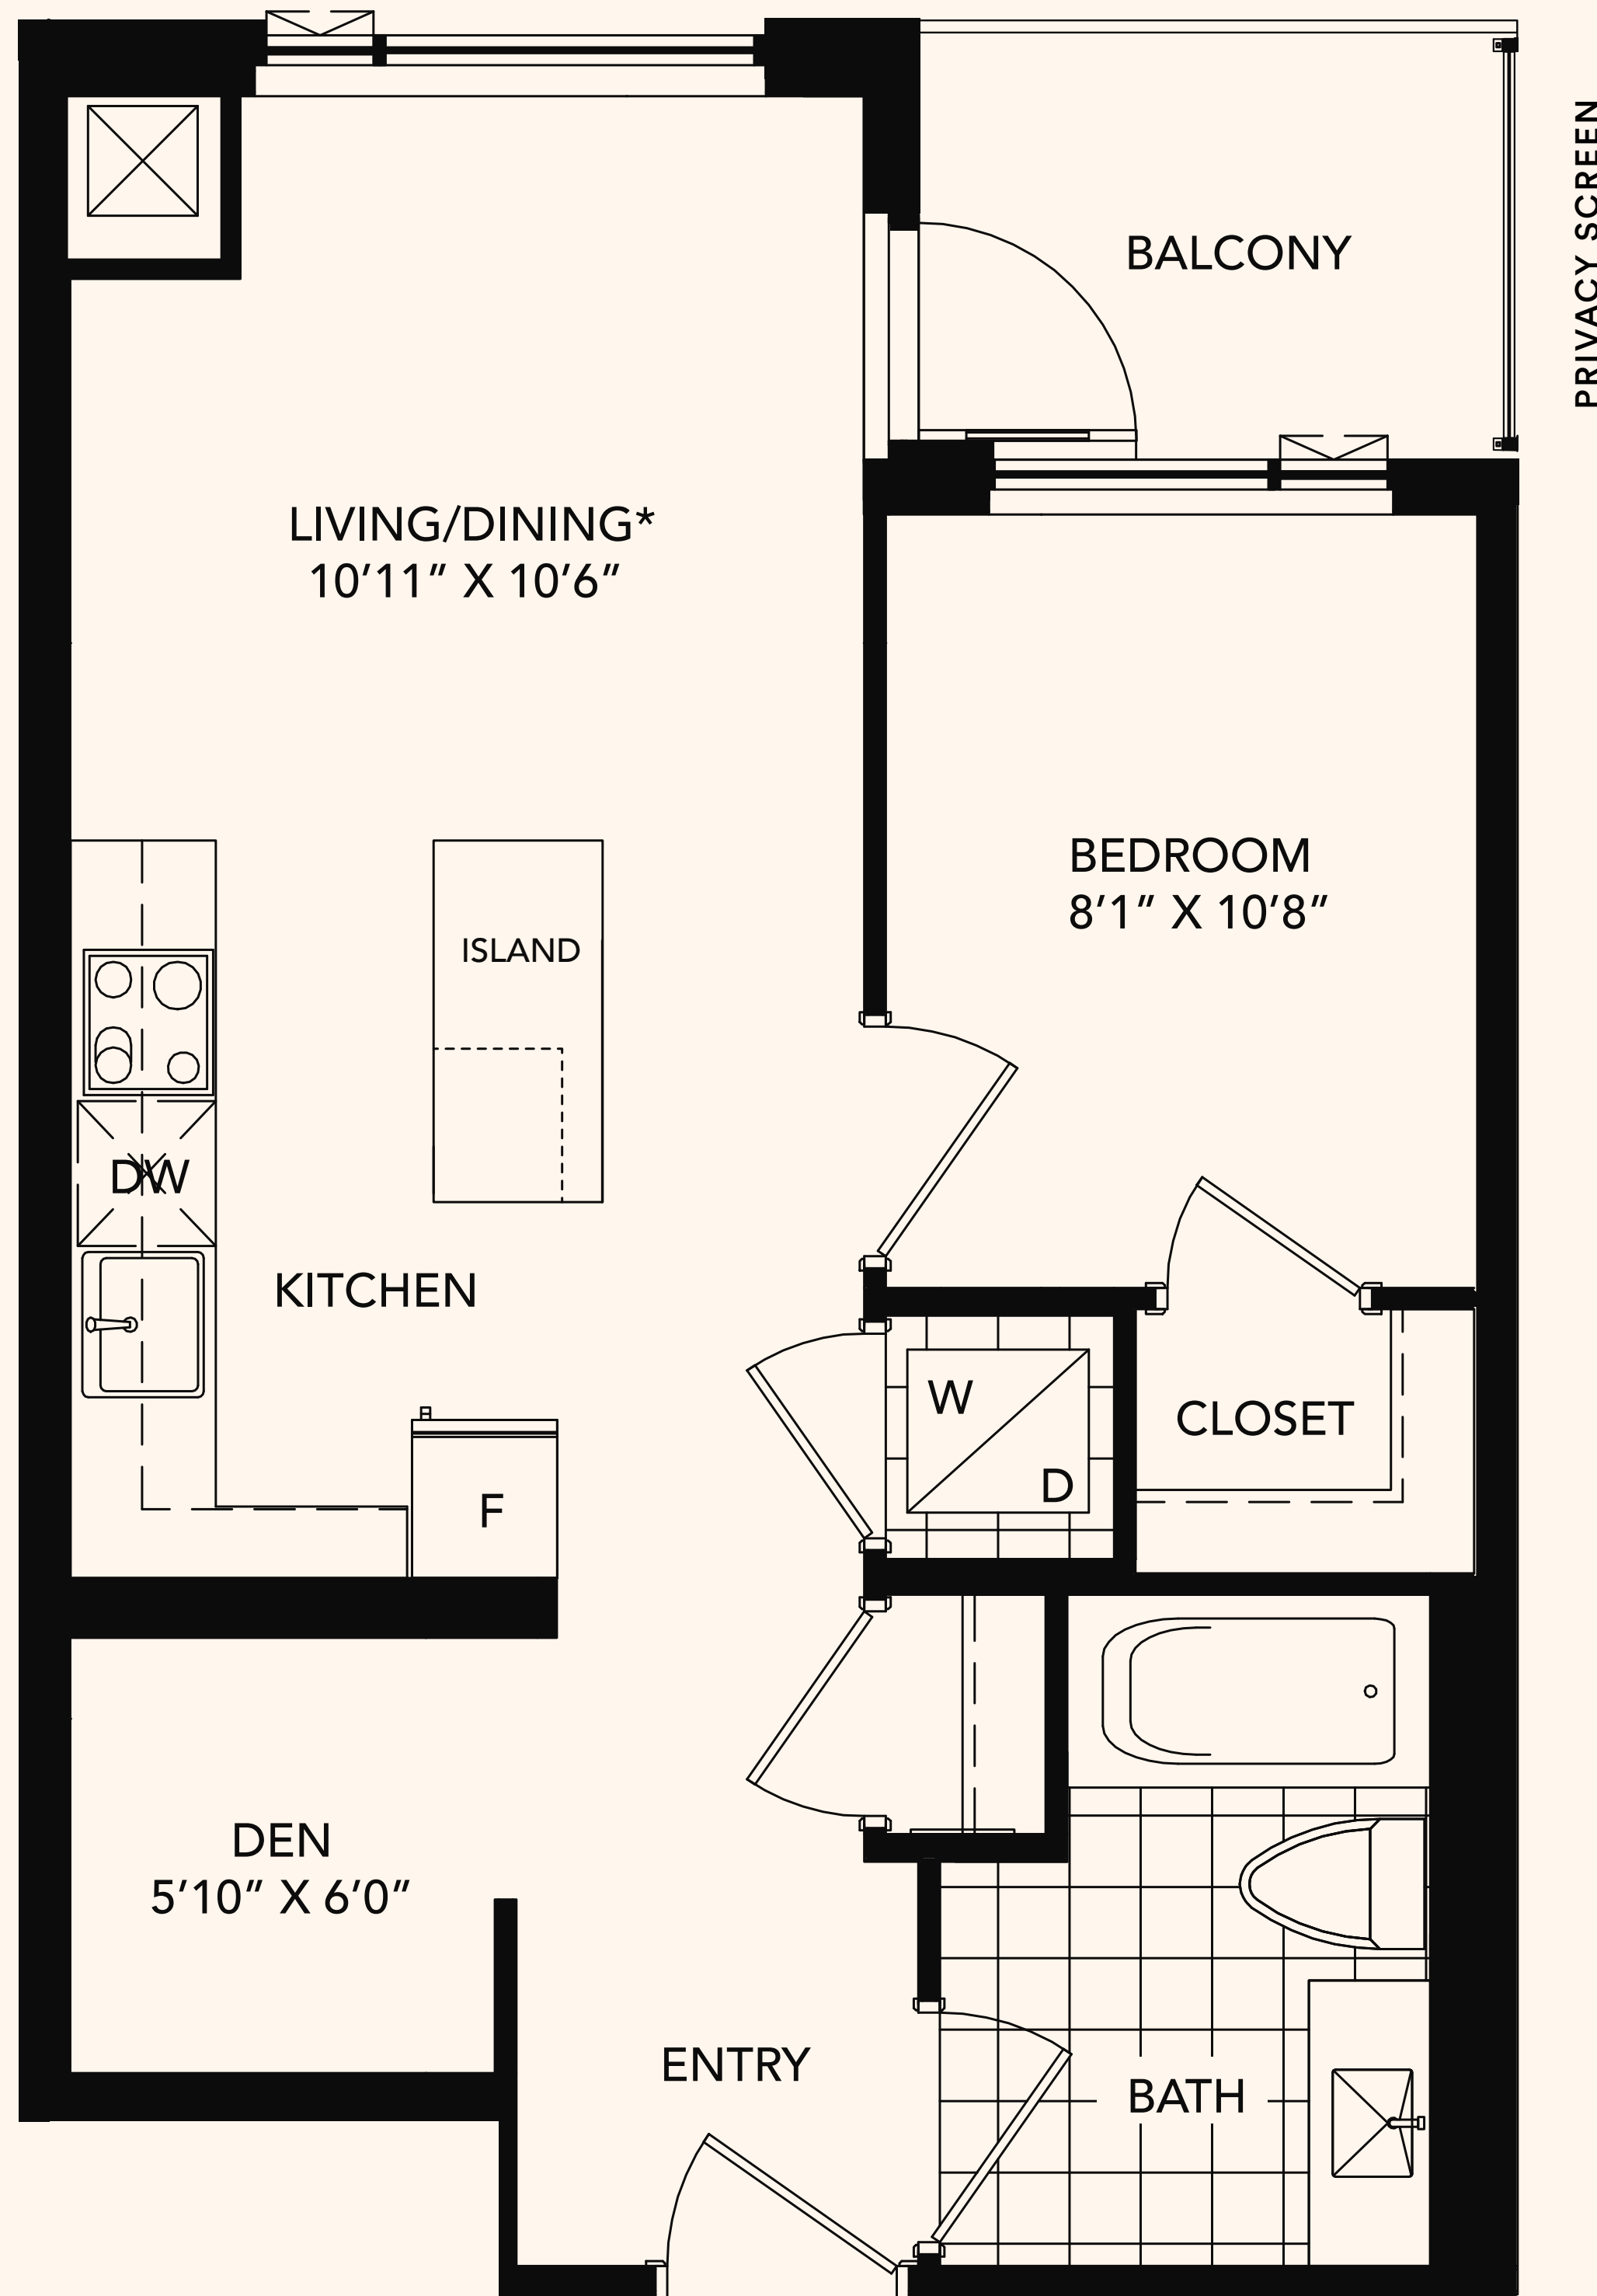

The Kingsbridge

S - 8 (BF)

ONE BEDROOM + DEN

Suite area: 573 sq.ft.

Outdoor area: 47 sq.ft.

Total area: 620 sq.ft.

TERRACE (2ND FLOOR ONLY)
 OUTDOOR AREA IS 112 SQ.FT.
 TOTAL AREA IS 685 SQ.FT.

BALCONY (FLOORS 3 AND 4)
 OUTDOOR AREA IS 43 SQ.FT.
 TOTAL AREA IS 616 SQ.FT.

*LIVING/DINING
 ON FLOORS 2-4
 ARE 10'11" X 10'3"

FLOOR 2

FLOORS 3-6

FLOOR 7

FLOORS 8-25