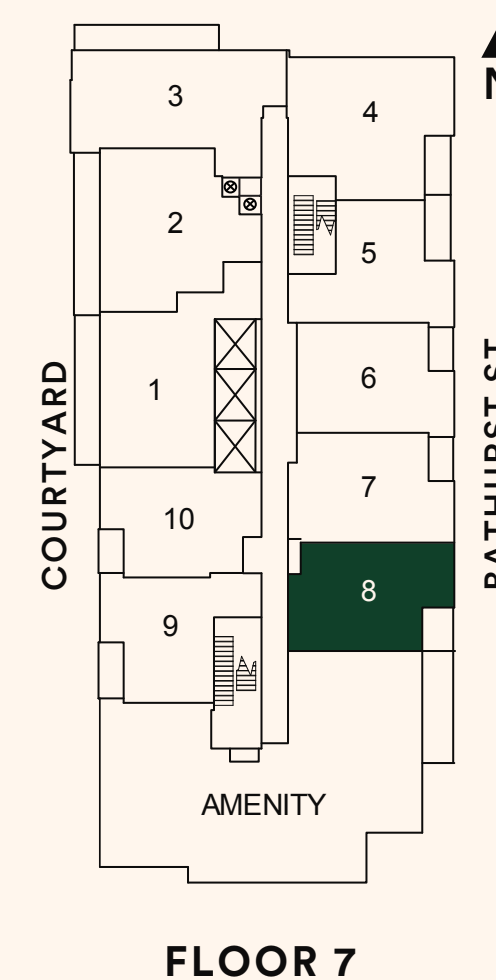

The Kingsbridge

S - 8 (BF)

ONE BEDROOM + DEN

Suite area: 573 sq.ft.

Outdoor area: 47 sq.ft.

Total area: 620 sq.ft.

TERRACE (2ND FLOOR ONLY)
 OUTDOOR AREA IS 112 SQ.FT.
 TOTAL AREA IS 685 SQ.FT.

BALCONY (FLOORS 3 AND 4)
 OUTDOOR AREA IS 43 SQ.FT.
 TOTAL AREA IS 616 SQ.FT.

*LIVING/DINING
 ON FLOORS 2-4
 ARE 10'11" X 10'3"

FLOOR 2

FLOORS 3-6

FLOOR 7

FLOORS 8-25