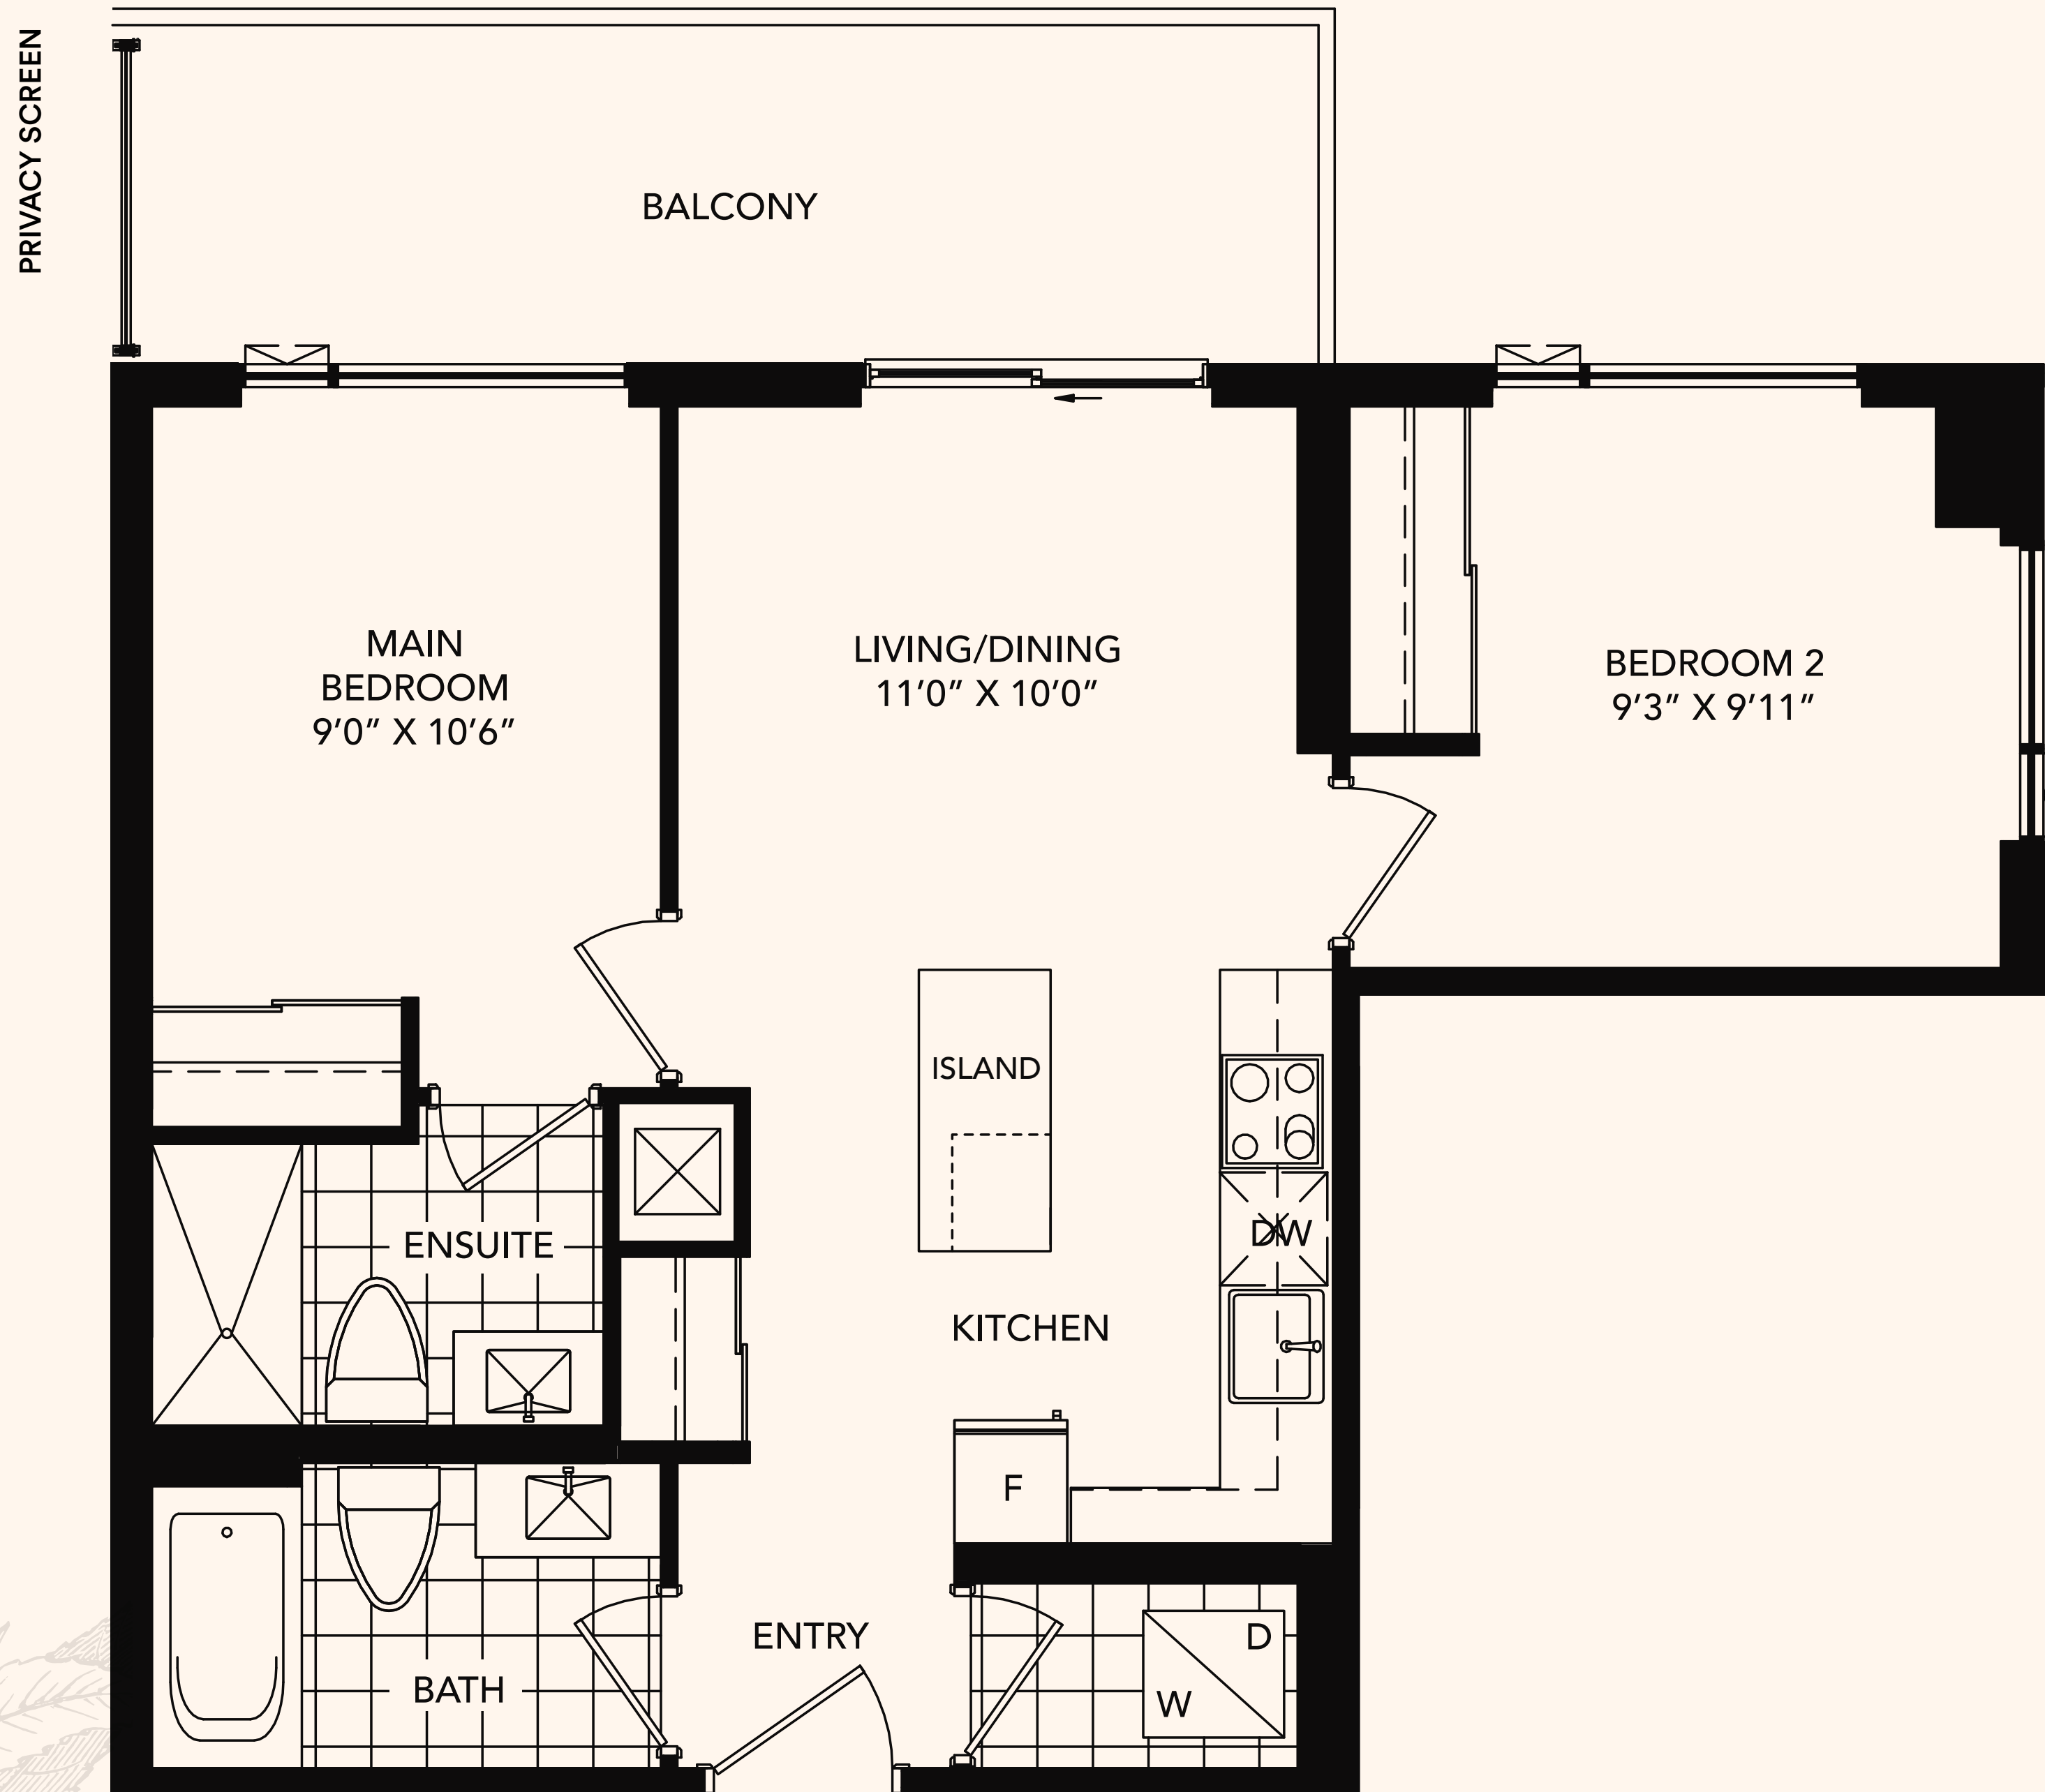

The Henderson

S-9

TWO BEDROOM

Suite area: 688 sq.ft.

Outdoor area: 122 sq.ft.

Total area: 810 sq.ft.

FLOORS 8-25