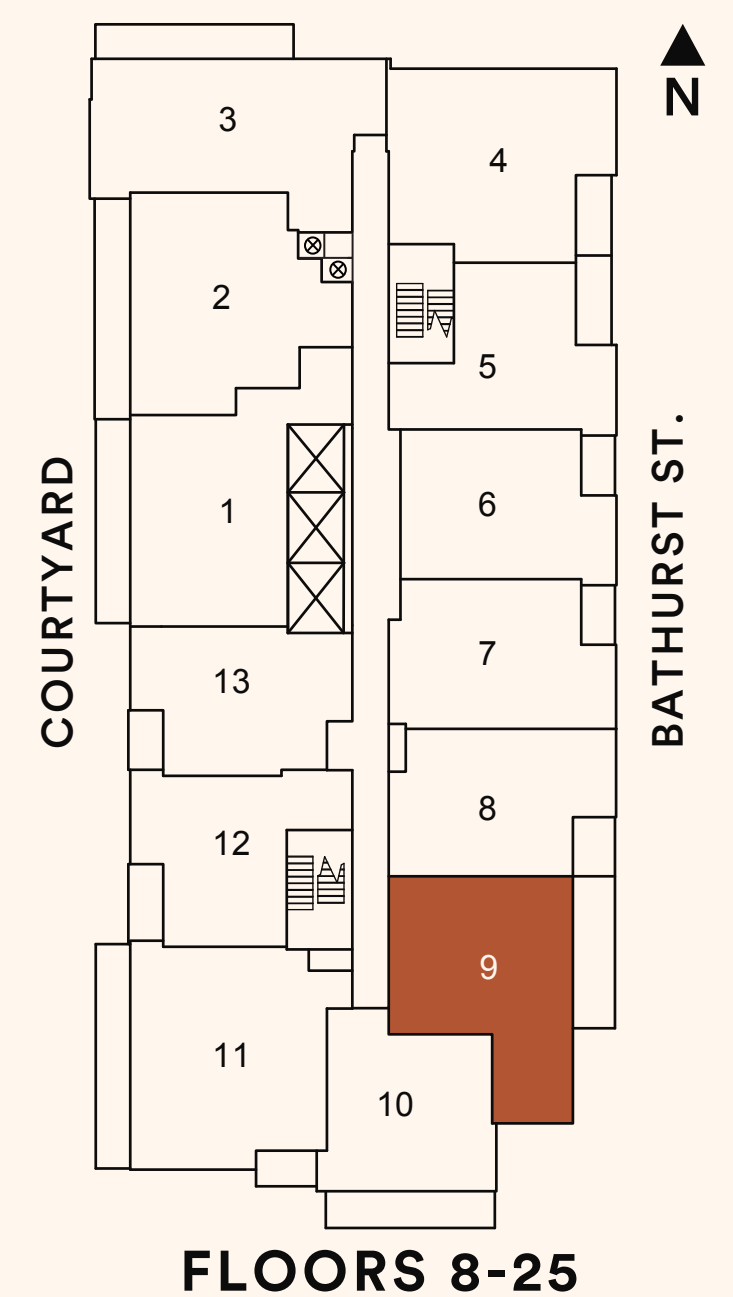

The Henderson

S-9

TWO BEDROOM

Suite area: 688 sq.ft.

Outdoor area: 122 sq.ft.

Total area: 810 sq.ft.

FLOORS 8-25